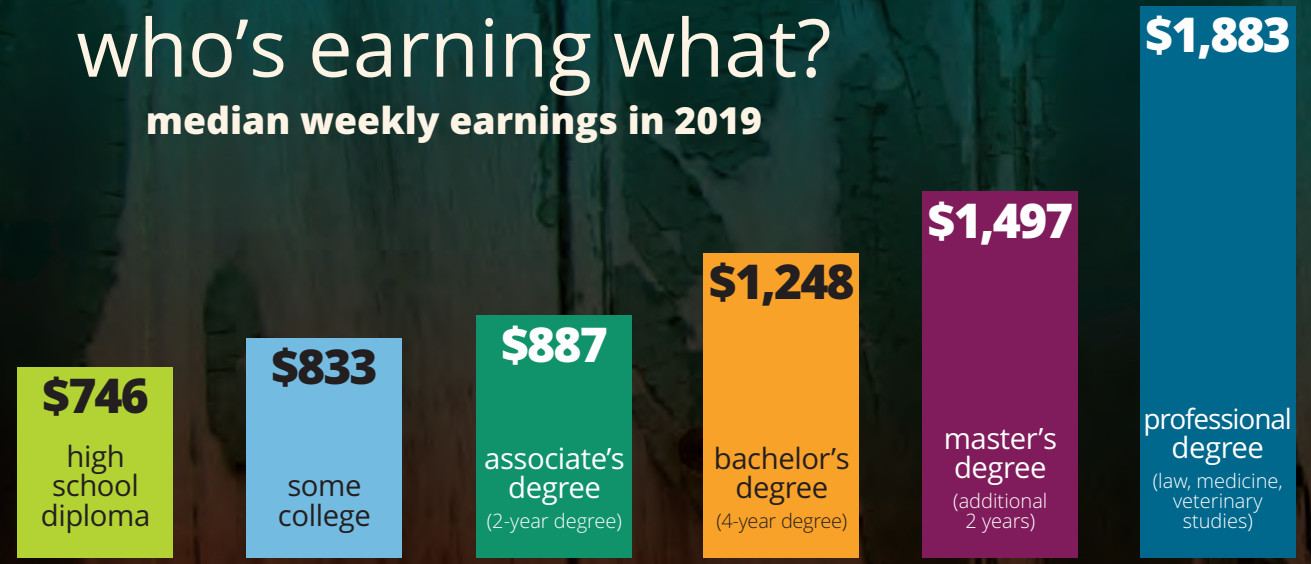

LEARN MORE to EARN MORE

who's **not** working unemployment rate in 2019

Source: Bureau of Labor Statistics

who's earning what? median weekly earnings in 2019

Source: Bureau of Labor Statistics, 2019, for persons age 25 and over. Earnings are for full-time wage and salary workers.